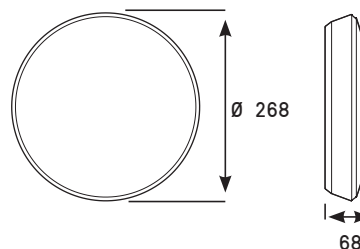

OSMO

220-240 V AC / 50/60 Hz

LED modules	Power(W)	Luminaire light output (lm)	Luminaire efficacy (lm/w)	○ White RAL 9003
LED 1200	9	1000	115	1100 0400
LED 1200 + detection	10	1000	103	1100 0410

Lumen maintenance: L80B50 / 50,000 hours

Torx screw version: add the corresponding suffix to the product code: e.g. 1100 0400 9701

- Screwing tool: 981 100 10
- Screwing tool kit + 3 screws: 981 100 01
- Screwing tool kit + 25 screws: 981 100 02