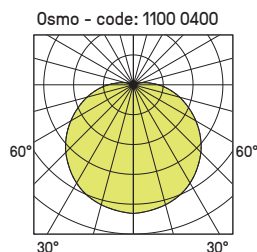

OSMO

220-240 V AC / 50/60 Hz

LED modules	Power(W)	Luminaire light output (lm)	Luminaire efficacy (lm/w)	○ White RAL 9003
LED 1200	9	1000	115	1100 0400
LED 1200 + detection	10	1000	103	1100 0410

Lumen maintenance: L80B50 / 50,000 hours

Torx screw version: add the corresponding suffix to the product code: e.g. 1100 0400 9701

- Screwing tool: 981 100 10
- Screwing tool kit + 3 screws: 981 100 01
- Screwing tool kit + 25 screws: 981 100 02