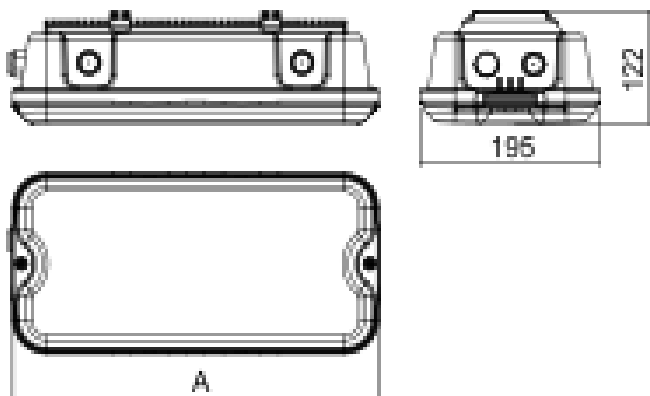

KERN-EX2/21-G-L04-840-1800-0ND-08-PD

 Product type: **W0011G04018-840AA0PD050008S**

 Item number: **63392**
IP66/IP67
 **2/21**

KERN is a compact industrial and emergency luminaire designed for explosion hazardous environments for ATEX zone 2/21. The body is made of robust polycarbonate (RAL 7035) and is UV stable, ensuring long term durability. The housing is made of opal polycarbonate, which provides effective light diffusion and high impact resistance. The luminaire is available in different chromaticity temperatures to adapt to different environments. The luminaire can be equipped with a dimming function on request. The emergency version is equipped with a magnetic switch that allows control of the emergency function without opening the luminaire. Designed to be mounted and hinged.

Dimensions
A x B x C

395 mm x 195 mm x 122 mm

Net weight

2,48 kg

Specifications

Light technical data

Lighting fixture luminous flux	1640 lm +/-10%	Luminaire efficiency	164 lm/W
CRI	≥80	MacAdam	3
Lifetime L80B50@max°C	110 000 h	Lifetime L90B50@25°C	110 000 h
Beam angle	Very wide beam >80°	Colour temperature	4000 K