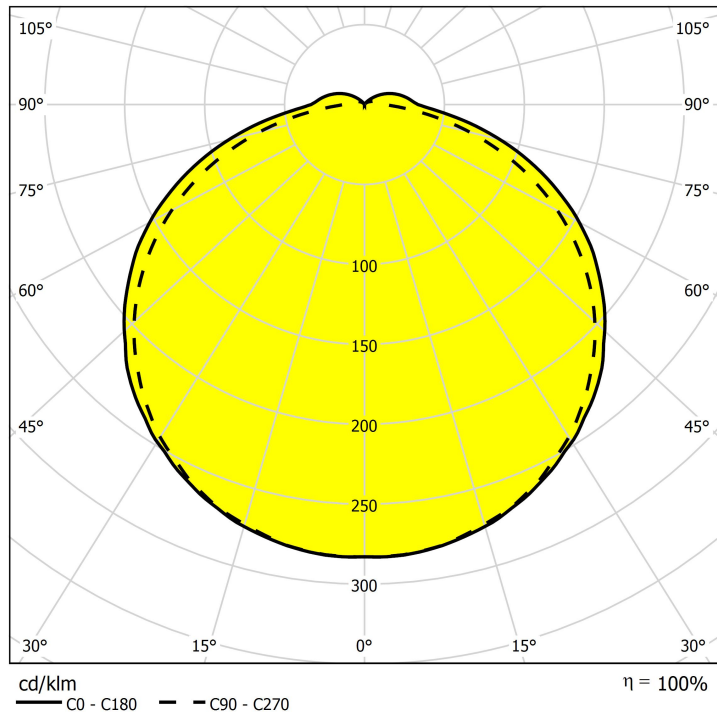

Set of pole brackets (Ø 42 mm), AISI316 (2 pcs)

Item number: **66931**

Product type: **051127**

Set of wall brackets – angle 45° KERN, AISI316 (2 pcs)

Item number: **66937**

Product type: **051164**

Set of fastening bracket KERN – IK10 (AISI304) – (2 pcs)

Item number: **66947**

Product type: **051165**

Set of fastening bracket KERN – IK10 (AISI316L) – (2 pcs)

Item number: **66948**

Product type: **051166**

Polar diagram