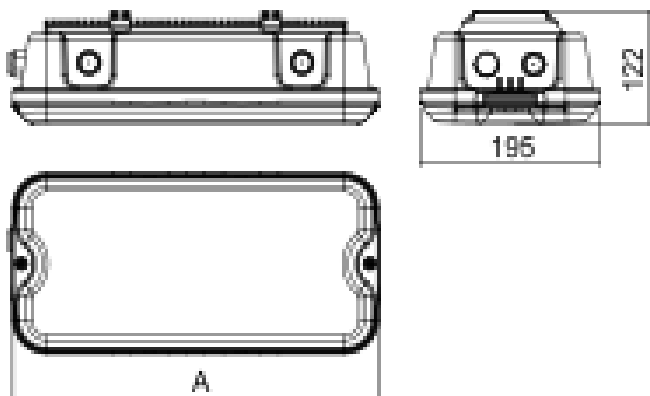

KERN-EX2/21-G-L04-840-2900-0ND-08-PD

 Product type: **W0011G04029-840AA0PD050008S**

 Item number: **63394**
IP66/IP67
2/21

KERN is a compact industrial and emergency luminaire designed for explosion hazardous environments for ATEX zone 2/21. The body is made of robust polycarbonate (RAL 7035) and is UV stable, ensuring long term durability. The housing is made of opal polycarbonate, which provides effective light diffusion and high impact resistance. The luminaire is available in different chromaticity temperatures to adapt to different environments. The luminaire can be equipped with a dimming function on request. The emergency version is equipped with a magnetic switch that allows control of the emergency function without opening the luminaire. Designed to be mounted and hinged.

Dimensions
A x B x C

395 mm x 195 mm x 122 mm

Net weight

2,08 kg

Specifications

Light technical data

Lighting fixture luminous flux	2674 lm +/-10%	Luminaire efficiency	167 lm/W
CRI	≥80	MacAdam	3
Lifetime L80B50@max°C	110 000 h	Lifetime L90B50@25°C	110 000 h
Beam angle	Very wide beam >80°	Colour temperature	4000 K