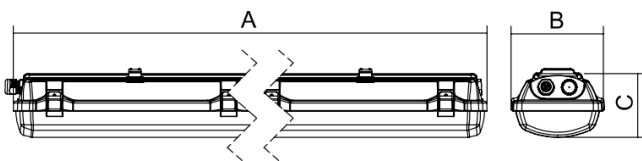

## EXTRA-EX2/21-G-L15-840-7500-0D2-08-PD-3F

Product type: W0041G15075-840D24PD050008S

Item number: 66464

IP66/IP67

2/21

Robust linear luminaire designed for hazardous areas according to IECEx/ATEX (zones 2/21, 22). Body made of robust polycarbonate (RAL 7035) with a silicone seal that does not degrade and is highly resistant to chemicals and oils or weathering. Cover made of highly resistant opal polycarbonate guaranteeing excellent brightness homogeneity and glare reduction. Equipped with electronic components that guarantee high specific power and LED lifetime of up to 110,000 h even at high temperatures. It is characterized by high splash and dust resistance IP66/IP67 as well as high impact resistance IK10. Supplied as standard with stainless steel clips and AISI304 stainless steel retaining lips. Designed for snap-on and hinge mounting.

### Dimensions

**A x B x C** 1580 mm x 155 mm x 105 mm

**Net weight** 4,34 kg