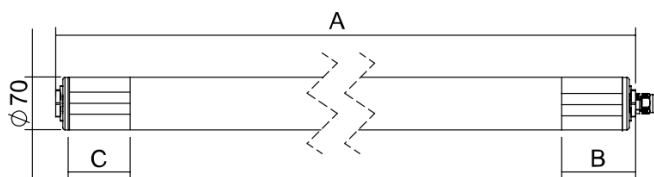

AQUA-70-LED-FL-2500-4K-3F, IP66/IP67/IP68/IP69, l= 780mm

Product type: 084130-3F

Item number: 32066

IP66/IP67/IP68/IP69

Robust tubular luminaire designed for very demanding industrial environments with high humidity. Body made of highly durable polycarbonate or chemical resistant PMMA tubing. The luminaire end caps are made of special plastic with glass fibre and together with the silicone gasket guarantee high splash and dust resistance IP66 as well as immersion resistance IP68 up to 15 m as well as high impact resistance IK10 in case of PC and IK06 in case of PMMA. Equipped with high quality electronic components with a high LED lifetime of up to 100,000 h and an efficiency of 115 lm/W. Suitable for ambient temperatures from -20 °C to +50 °C (depending on luminaire variant). The luminaire is mounted on the ceiling or wall with plastic or stainless steel brackets.

Dimensions

A x B x C 780 mm x 70 mm x 70 mm

Net weight 1,9 kg

Specifications

Light technical data

Lighting fixture luminous flux	1903 lm +/-10%	Luminaire efficiency	112 lm/W
CRI	≥80	MacAdam	3
Beam angle	Very wide beam >80°	Colour temperature	4000 K