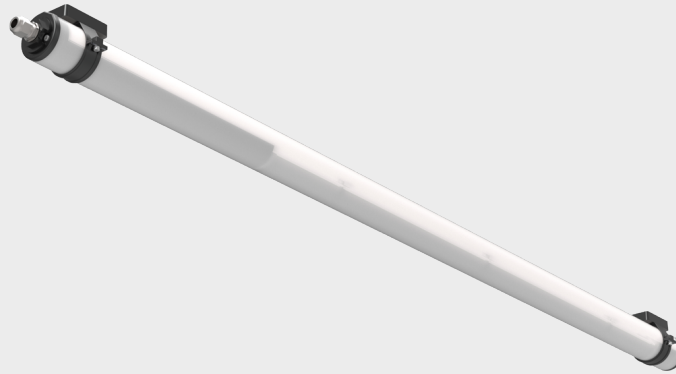

AQUA-70-LED-FL-2500-4K-3F, IP66/IP67/IP68/IP69, l= 780mm

Product type: 084130-3F

Item number: 32066

IP66/IP67/IP68/IP69

Robust tubular luminaire designed for very demanding industrial environments with high humidity. Body made of highly durable polycarbonate or chemical resistant PMMA tubing. The luminaire end caps are made of special plastic with glass fibre and together with the silicone gasket guarantee high splash and dust resistance IP66 as well as immersion resistance IP68 up to 15 m as well as high impact resistance IK10 in case of PC and IK06 in case of PMMA. Equipped with high quality electronic components with a high LED lifetime of up to 100,000 h and an efficiency of 115 lm/W. Suitable for ambient temperatures from -20 °C to +50 °C (depending on luminaire variant). The luminaire is mounted on the ceiling or wall with plastic or stainless steel brackets.

Dimensions

A x B x C 780 mm x 70 mm x 70 mm

Net weight 1,9 kg

Specifications

Light technical data

Lighting fixture luminous flux	1903 lm +/-10%	Luminaire efficiency	112 lm/W
CRI	≥80	MacAdam	3
Beam angle	Very wide beam >80°	Colour temperature	4000 K

Materials

Material of the body	PC (polycarbonate) end caps	Body colour	RAL 7031 grey
Cover material	PC (polycarbonate) opal		

Packaging

Barcode (EAN)	8592040240857	Number of pieces per pallet	49 pcs
Gross weight	2,08 kg		