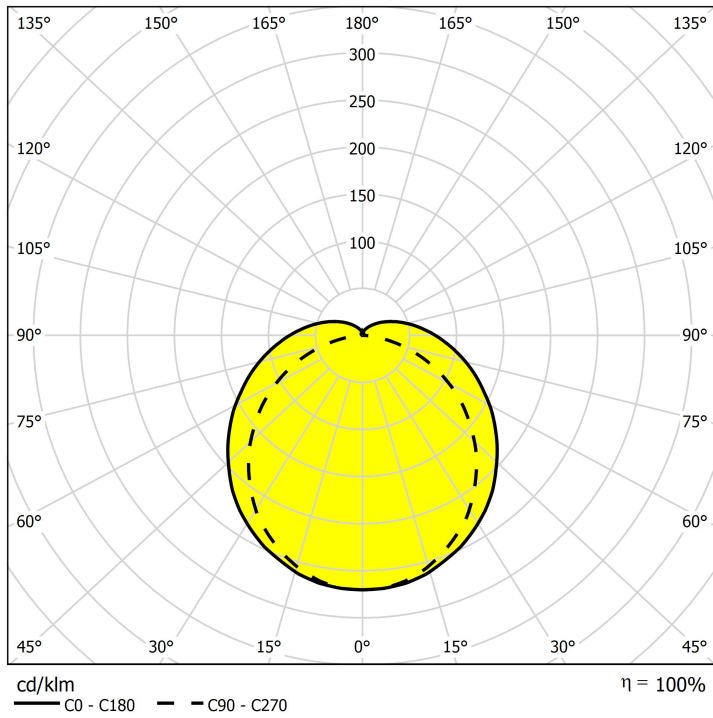

Polar diagram

© 2026 All rights reserved. VYRTYCH a.s. does not warrant the accuracy or completeness of the information provided herein and is not responsible for any events that may occur as a result of unqualified reliance on this information. The information contained herein does not constitute a commercial offer and does not form part of a quotation or contract, unless confirmed by VYRTYCH a.s..