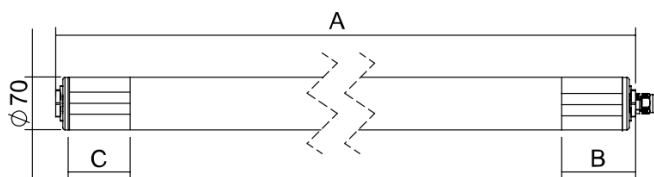

## AQUA-70-LED-FL-5000-4K-3F, IP66/IP68/IP69, l= 1270mm

Product type: 084131-3F

Item number: 32068

IP66/IP67/IP68/IP69

Robust tubular luminaire designed for very demanding industrial environments with high humidity. Body made of highly durable polycarbonate or chemical resistant PMMA tubing. The luminaire end caps are made of special plastic with glass fibre and together with the silicone gasket guarantee high splash and dust resistance IP66 as well as immersion resistance IP68 up to 15 m as well as high impact resistance IK10 in case of PC and IK06 in case of PMMA. Equipped with high quality electronic components with a high LED lifetime of up to 100,000 h and an efficiency of 115 lm/W. Suitable for ambient temperatures from -20 °C to +50 °C (depending on luminaire variant). The luminaire is mounted on the ceiling or wall with plastic or stainless steel brackets.

### Dimensions

**A x B x C** 1270 mm x 70 mm x 70 mm

**Net weight** 2,85 kg