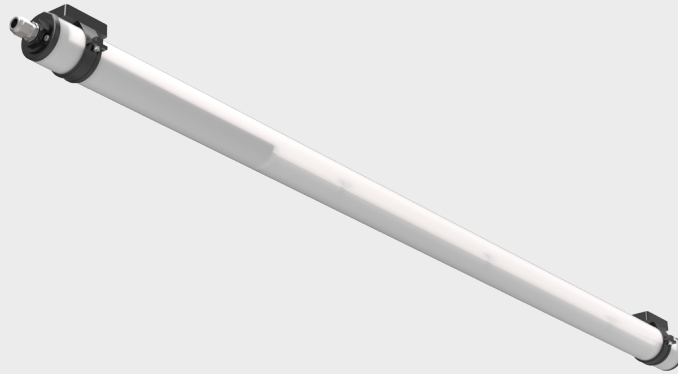

AQUA-70-LED-FL-7800-4K-3F, IP66/IP67/IP68/IP69, l= 1740mm

Product type: 084132-3F

Item number: 32070

IP66/IP67/IP68/IP69

Robust tubular luminaire designed for very demanding industrial environments with high humidity. Body made of highly durable polycarbonate or chemical resistant PMMA tubing. The luminaire end caps are made of special plastic with glass fibre and together with the silicone gasket guarantee high splash and dust resistance IP66 as well as immersion resistance IP68 up to 15 m as well as high impact resistance IK10 in case of PC and IK06 in case of PMMA. Equipped with high quality electronic components with a high LED lifetime of up to 100,000 h and an efficiency of 115 lm/W. Suitable for ambient temperatures from -20 °C to +50 °C (depending on luminaire variant). The luminaire is mounted on the ceiling or wall with plastic or stainless steel brackets.

Dimensions

A x B x C 1740 mm x 70 mm x 70 mm

Net weight 3,56 kg

Specifications

Light technical data

Lighting fixture luminous flux	5709 lm +/-10%	Luminaire efficiency	110 lm/W
CRI	≥80	MacAdam	3
Beam angle	Very wide beam >80°	Colour temperature	4000 K

Materials

Material of the body	PC (polycarbonate) end caps	Body colour	RAL 7031 grey
Cover material	PC (polycarbonate) opal		

Packaging

Barcode (EAN)	8592040240888	Number of pieces per pallet	49 pcs
Gross weight	4,04 kg		