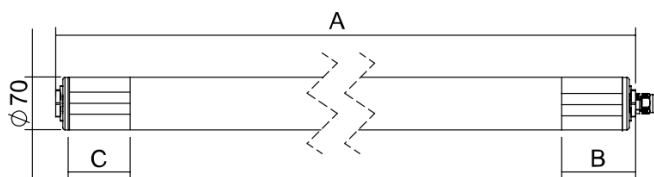

AQUA-70-LED-FL-7800-4K-3F, IP66/IP67/IP68/IP69, l= 1740mm

Product type: 084132-3F

Item number: 32070

IP66/IP67/IP68/IP69

Robust tubular luminaire designed for very demanding industrial environments with high humidity. Body made of highly durable polycarbonate or chemical resistant PMMA tubing. The luminaire end caps are made of special plastic with glass fibre and together with the silicone gasket guarantee high splash and dust resistance IP66 as well as immersion resistance IP68 up to 15 m as well as high impact resistance IK10 in case of PC and IK06 in case of PMMA. Equipped with high quality electronic components with a high LED lifetime of up to 100,000 h and an efficiency of 115 lm/W. Suitable for ambient temperatures from -20 °C to +50 °C (depending on luminaire variant). The luminaire is mounted on the ceiling or wall with plastic or stainless steel brackets.

Dimensions

A x B x C 1740 mm x 70 mm x 70 mm

Net weight 3,56 kg

Specifications

Light technical data

Lighting fixture luminous flux	5709 lm +/-10%	Luminaire efficiency	110 lm/W
CRI	≥80	MacAdam	3
Beam angle	Very wide beam >80°	Colour temperature	4000 K