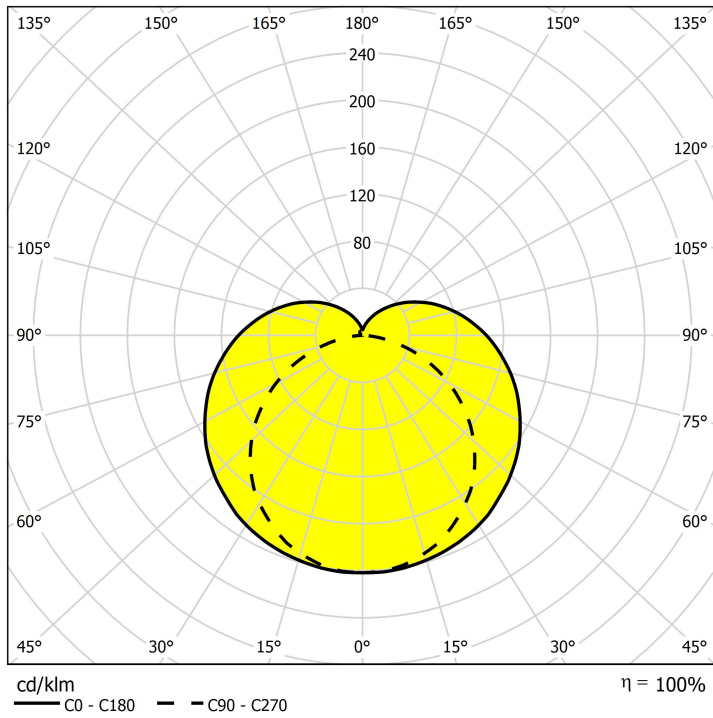

### Dimensions

**A x B x C** 1270 mm x 70 mm x 70 mm

**Net weight** 2,6 kg

### Light technical data

<b>Lighting fixture luminous flux</b>	3909 lm +/-10%	<b>Luminaire efficiency</b>	112 lm/W
<b>CRI</b>	≥80	<b>MacAdam</b>	3
<b>Beam angle</b>	Very wide beam >80°	<b>Colour temperature</b>	4000 K

Item number: **37043**  
 Product type: **064898**

**Polar diagram**

© 2026 All rights reserved. VYRTYCH a.s. does not warrant the accuracy or completeness of the information provided herein and is not responsible for any events that may occur as a result of unqualified reliance on this information. The information contained herein does not constitute a commercial offer and does not form part of a quotation or contract, unless confirmed by VYRTYCH a.s..