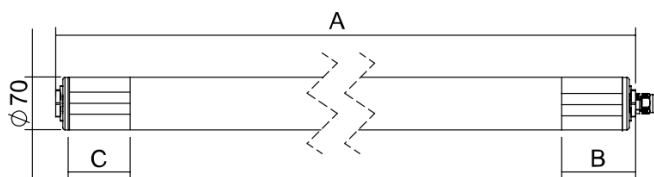

## AQUA-70-LED-FL-PMMA-5000-4K-3F, IP66/IP68/IP69, l= 1270mm

Product type: 084151-3F

Item number: 34511

IP66/IP67/IP68/IP69

Robust tubular luminaire designed for very demanding industrial environments with high humidity. Body made of highly durable polycarbonate or chemical resistant PMMA tubing. The luminaire end caps are made of special plastic with glass fibre and together with the silicone gasket guarantee high splash and dust resistance IP66 as well as immersion resistance IP68 up to 15 m as well as high impact resistance IK10 in case of PC and IK06 in case of PMMA. Equipped with high quality electronic components with a high LED lifetime of up to 100,000 h and an efficiency of 115 lm/W. Suitable for ambient temperatures from -20 °C to +50 °C (depending on luminaire variant). The luminaire is mounted on the ceiling or wall with plastic or stainless steel brackets.

### Dimensions

**A x B x C** 1270 mm x 70 mm x 70 mm

**Net weight** 2,6 kg