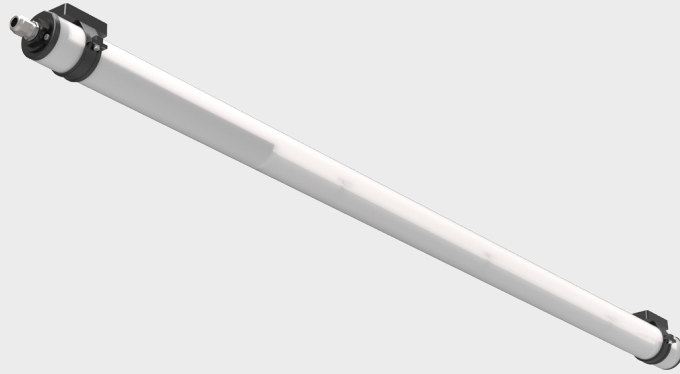

## AQUA-70-LED-FL-PMMA-7800-4K-3F, IP66/IP67/IP68/IP69, l=1740mm

Product type: 084152-3F

Item number: 34513

IP66/IP67/IP68/IP69

Robust tubular luminaire designed for very demanding industrial environments with high humidity. Body made of highly durable polycarbonate or chemical resistant PMMA tubing. The luminaire end caps are made of special plastic with glass fibre and together with the silicone gasket guarantee high splash and dust resistance IP66 as well as immersion resistance IP68 up to 15 m as well as high impact resistance IK10 in case of PC and IK06 in case of PMMA. Equipped with high quality electronic components with a high LED lifetime of up to 100,000 h and an efficiency of 115 lm/W. Suitable for ambient temperatures from -20 °C to +50 °C (depending on luminaire variant). The luminaire is mounted on the ceiling or wall with plastic or stainless steel brackets.

### Dimensions

**A x B x C** 1740 mm x 70 mm x 70 mm

**Net weight** 3,56 kg

### Materials

Material of the body	PC (polycarbonate) end caps	Body colour	RAL 7031 grey
Cover material	PMMA (polymethyl methacrylate) opal		