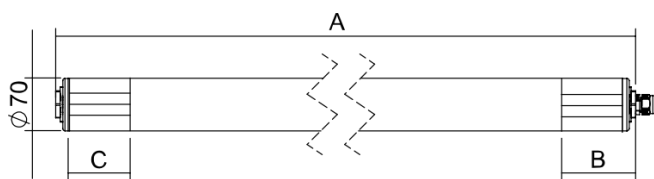

## AQUA-70-LED-FL-PMMA-7800-4K-3F, IP66/IP67/IP68/IP69, l=1740mm

Product type: 084152-3F

Item number: 34513

IP66/IP67/IP68/IP69

Robust tubular luminaire designed for very demanding industrial environments with high humidity. Body made of highly durable polycarbonate or chemical resistant PMMA tubing. The luminaire end caps are made of special plastic with glass fibre and together with the silicone gasket guarantee high splash and dust resistance IP66 as well as immersion resistance IP68 up to 15 m as well as high impact resistance IK10 in case of PC and IK06 in case of PMMA. Equipped with high quality electronic components with a high LED lifetime of up to 100,000 h and an efficiency of 115 lm/W. Suitable for ambient temperatures from -20 °C to +50 °C (depending on luminaire variant). The luminaire is mounted on the ceiling or wall with plastic or stainless steel brackets.

### Dimensions

**A x B x C** 1740 mm x 70 mm x 70 mm

**Net weight** 3,56 kg