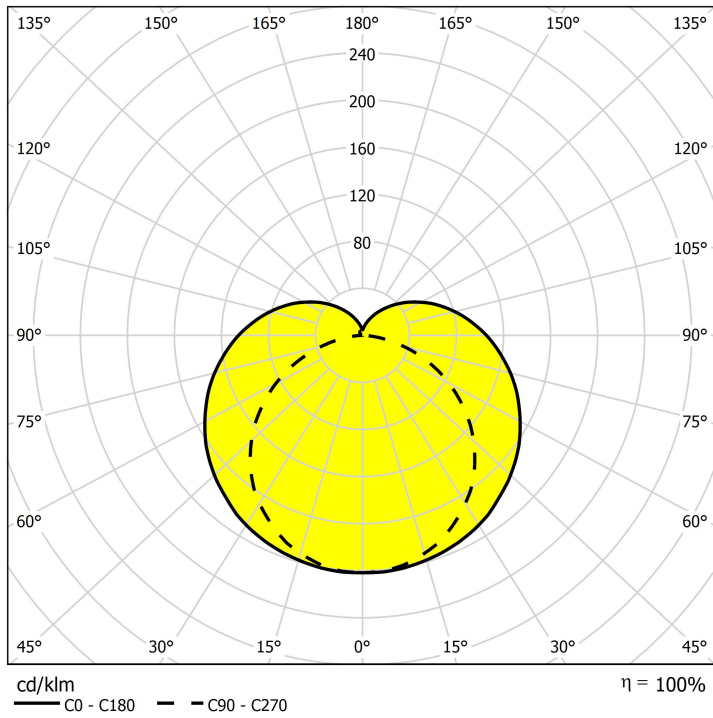

### Dimensions

**A x B x C** 1740 mm x 70 mm x 70 mm

**Net weight** 3,56 kg

### Light technical data

Lighting fixture luminous flux	5864 lm +/-10%	Luminaire efficiency	113 lm/W
CRI	≥80	MacAdam	3
Beam angle	Very wide beam >80°	Colour temperature	4000 K

Item number: **37043**  
 Product type: **064898**

**Polar diagram**

© 2026 All rights reserved. VYRTYCH a.s. does not warrant the accuracy or completeness of the information provided herein and is not responsible for any events that may occur as a result of unqualified reliance on this information. The information contained herein does not constitute a commercial offer and does not form part of a quotation or contract, unless confirmed by VYRTYCH a.s..