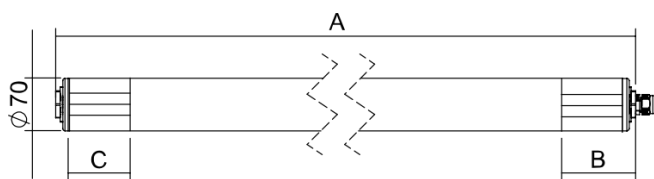

AQUA-70-LED-FL-PMMA-2500-4K-3F, IP66/IP67/IP68/IP69, l=780mm

Product type: 084150-3F

Item number: 34509

IP66/IP67/IP68/IP69

Robust tubular luminaire designed for very demanding industrial environments with high humidity. Body made of highly durable polycarbonate or chemical resistant PMMA tubing. The luminaire end caps are made of special plastic with glass fibre and together with the silicone gasket guarantee high splash and dust resistance IP66 as well as immersion resistance IP68 up to 15 m as well as high impact resistance IK10 in case of PC and IK06 in case of PMMA. Equipped with high quality electronic components with a high LED lifetime of up to 100,000 h and an efficiency of 115 lm/W. Suitable for ambient temperatures from -20 °C to +50 °C (depending on luminaire variant). The luminaire is mounted on the ceiling or wall with plastic or stainless steel brackets.

Dimensions

A x B x C 780 mm x 70 mm x 70 mm

Net weight 1,85 kg

Specifications

Light technical data

Lighting fixture luminous flux	1954 lm +/-10%	Luminaire efficiency	115 lm/W
CRI	≥80	MacAdam	3
Beam angle	Very wide beam >80°	Colour temperature	4000 K