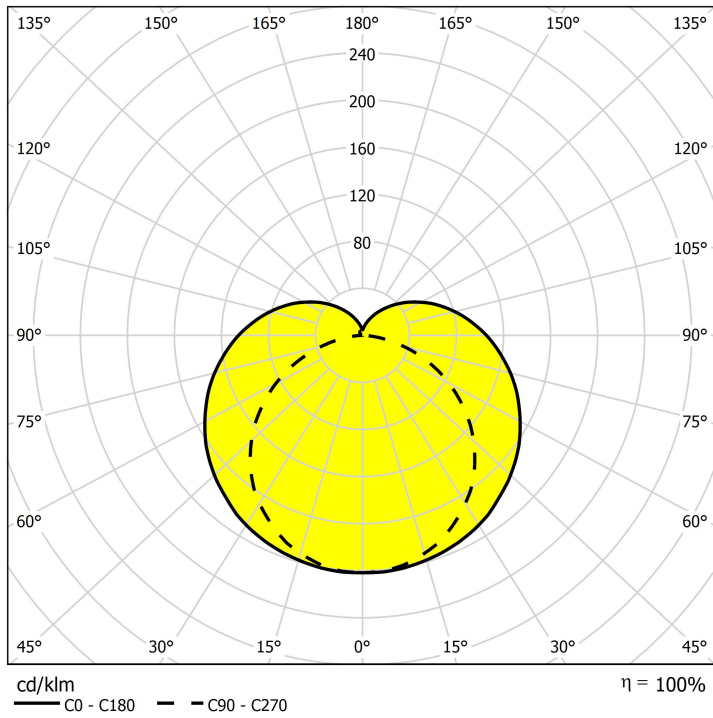

Polar diagram

© 2026 All rights reserved. VYRTYCH a.s. does not warrant the accuracy or completeness of the information provided herein and is not responsible for any events that may occur as a result of unqualified reliance on this information. The information contained herein does not constitute a commercial offer and does not form part of a quotation or contract, unless confirmed by VYRTYCH a.s..