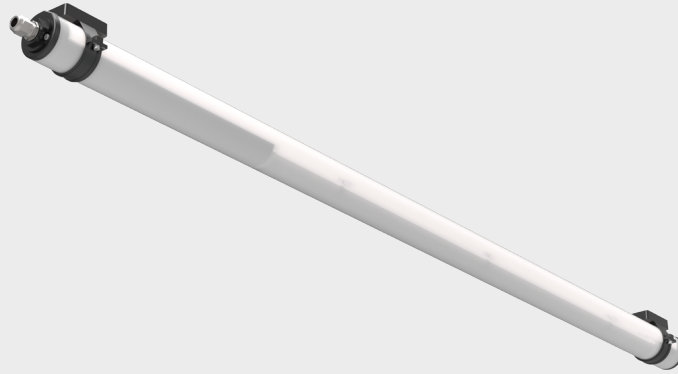

AQUA-70-LED-FL-PMMA-2500-4K-3F, IP66/IP67/IP68/IP69, l=780mm

Product type: 084150-3F

Item number: 34509

IP66/IP67/IP68/IP69

Robust tubular luminaire designed for very demanding industrial environments with high humidity. Body made of highly durable polycarbonate or chemical resistant PMMA tubing. The luminaire end caps are made of special plastic with glass fibre and together with the silicone gasket guarantee high splash and dust resistance IP66 as well as immersion resistance IP68 up to 15 m as well as high impact resistance IK10 in case of PC and IK06 in case of PMMA. Equipped with high quality electronic components with a high LED lifetime of up to 100,000 h and an efficiency of 115 lm/W. Suitable for ambient temperatures from -20 °C to +50 °C (depending on luminaire variant). The luminaire is mounted on the ceiling or wall with plastic or stainless steel brackets.

Dimensions

A x B x C 780 mm x 70 mm x 70 mm

Net weight 1,85 kg

Specifications

Light technical data

Lighting fixture luminous flux	1954 lm +/-10%	Luminaire efficiency	115 lm/W
CRI	≥80	MacAdam	3
Beam angle	Very wide beam >80°	Colour temperature	4000 K

Materials

Material of the body	PC (polycarbonate) end caps	Body colour	RAL 7031 grey
Cover material	PMMA (polymethyl methacrylate) opal		

Packaging

Barcode (EAN)	8592040253086	Number of pieces per pallet	49 pcs
Gross weight	2,04 kg		