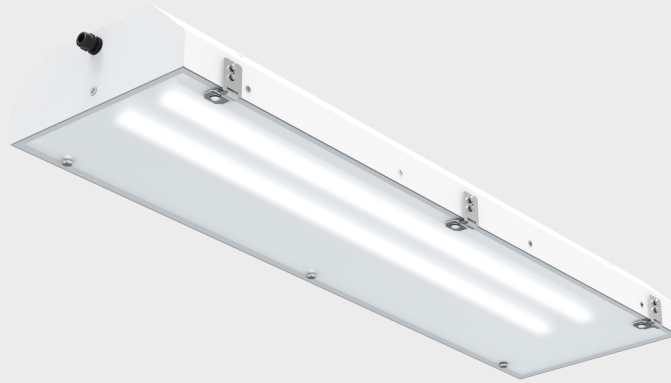

PITBUL-Ex-LED-OP-D-4000-218-4K-3F, IP65, 5x1,5 mm²

Product type: 053700-3F

Item number: 38122

IP65

1/21

Robust metal linear luminaire designed for explosion hazardous areas for ATEX zone 1/21. Body made of powder coated steel sheet (RAL 9016) – alternatively stainless steel AISI304 or AISI316. Cover made of opal tempered safety glass. Equipped with certified electronic components – encapsulated LED module and driver guarantee high efficiency up to 159 lm/W and LED lifetime up to 50,000 h even at high temperatures. It features a high splash and dust resistance of IP65. Suitable for ambient temperatures from -40 °C to +60 °C (depending on luminaire variant). Silicone-free – certified according to VDMA 24364. Mounting with ceiling brackets, positionable brackets, built-in frames or pipe brackets allows a wide variety of applications. Designed to be mounted, recessed or suspended.

Dimensions

A x B x C 703 mm x 310 mm x 142 mm

Net weight 8,64 kg

Specifications

Light technical data

Lighting fixture luminous flux	3373 lm +/-10%	Luminaire efficiency	112 lm/W
CRI	≥80	MacAdam	3
Beam angle	Very wide beam >80°	Colour temperature	4000 K

Materials

Material of the body	painted steel sheet	Body colour	white RAL 9016
Cover material	OPG – frosted tempered safety glass		

Packaging

Barcode (EAN)	8592040270540	Number of pieces per pallet	15 pcs
Gross weight	10,24 kg		