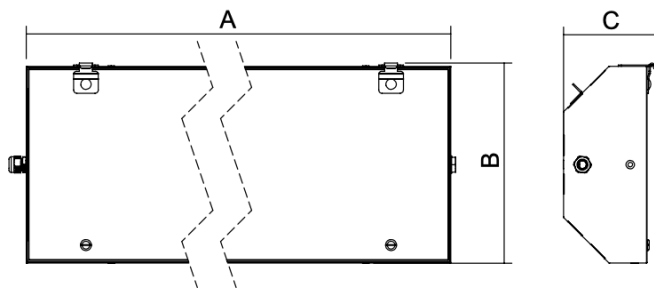

PITBUL-Ex-LED-OP-D-4000-218-4K-3F, IP65, 5x1,5 mm²

Product type: 053700-3F

Item number: 38122

IP65

1/21

Robust metal linear luminaire designed for explosion hazardous areas for ATEX zone 1/21. Body made of powder coated steel sheet (RAL 9016) – alternatively stainless steel AISI304 or AISI316. Cover made of opal tempered safety glass. Equipped with certified electronic components – encapsulated LED module and driver guarantee high efficiency up to 159 lm/W and LED lifetime up to 50,000 h even at high temperatures. It features a high splash and dust resistance of IP65. Suitable for ambient temperatures from -40 °C to +60 °C (depending on luminaire variant). Silicone-free – certified according to VDMA 24364. Mounting with ceiling brackets, positionable brackets, built-in frames or pipe brackets allows a wide variety of applications. Designed to be mounted, recessed or suspended.

Dimensions

A x B x C 703 mm x 310 mm x 142 mm

Net weight 8,64 kg

Specifications

Light technical data

Lighting fixture luminous flux	3373 lm +/-10%	Luminaire efficiency	112 lm/W
CRI	≥80	MacAdam	3
Beam angle	Very wide beam >80°	Colour temperature	4000 K