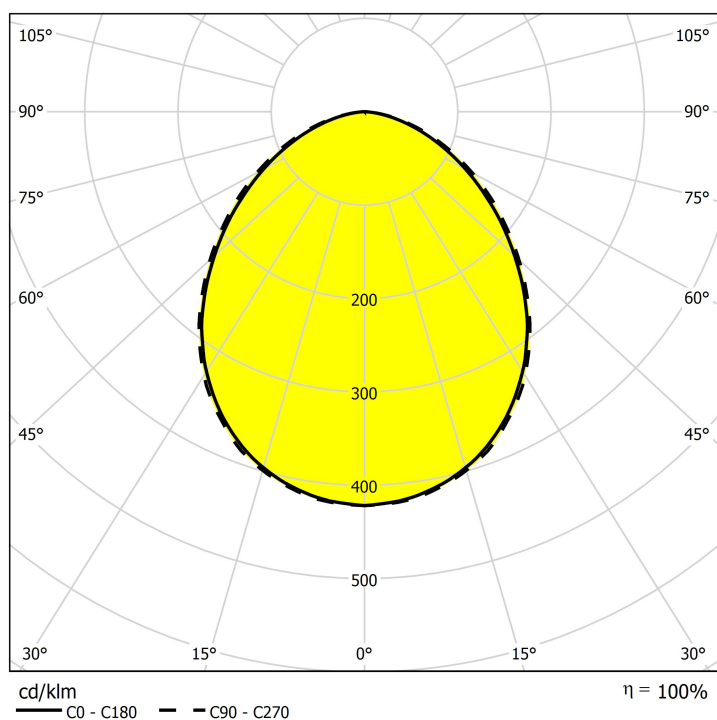

Set of pipe clamps $\varnothing$ 42 mm (1 1/4"), M8, AISI316 (2 pcs)

Item number: **75317**
Product type: **051105**

Set for recessed installation PITBUL 1x-3x18W

Item number: **4318**
Product type: **053941**

Polar diagram

© 2026 All rights reserved. VYRTYCH a.s. does not warrant the accuracy or completeness of the information provided herein and is not responsible for any events that may occur as a result of unqualified reliance on this information. The information contained herein does not constitute a commercial offer and does not form part of a quotation or contract, unless confirmed by VYRTYCH a.s..