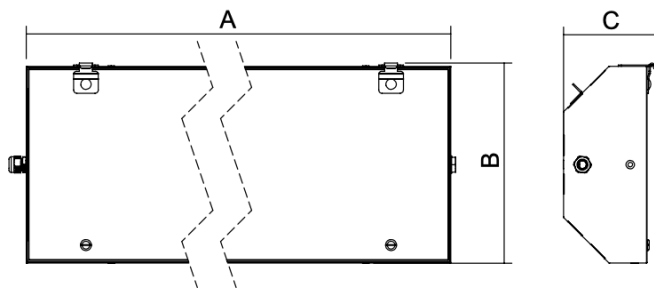

PITBUL-Ex-LED-OP-D-8000-236-4K-3F, IP65, 5×1,5 mm²

Product type: 053702-3F

Item number: 38126

IP65

1/21

Robust metal linear luminaire designed for explosion hazardous areas for ATEX zone 1/21. Body made of powder coated steel sheet (RAL 9016) – alternatively stainless steel AISI304 or AISI316. Cover made of opal tempered safety glass. Equipped with certified electronic components – encapsulated LED module and driver guarantee high efficiency up to 159 lm/W and LED lifetime up to 50,000 h even at high temperatures. It features a high splash and dust resistance of IP65. Suitable for ambient temperatures from -40 °C to +60 °C (depending on luminaire variant). Silicone-free – certified according to VDMA 24364. Mounting with ceiling brackets, positionable brackets, built-in frames or pipe brackets allows a wide variety of applications. Designed to be mounted, recessed or suspended.

Dimensions

A x B x C 1313 mm x 310 mm x 142 mm

Net weight 15,06 kg

Specifications

Light technical data

Lighting fixture luminous flux	6742 lm +/-10%	Luminaire efficiency	127 lm/W
CRI	≥80	MacAdam	3
Beam angle	Very wide beam >80°	Colour temperature	4000 K