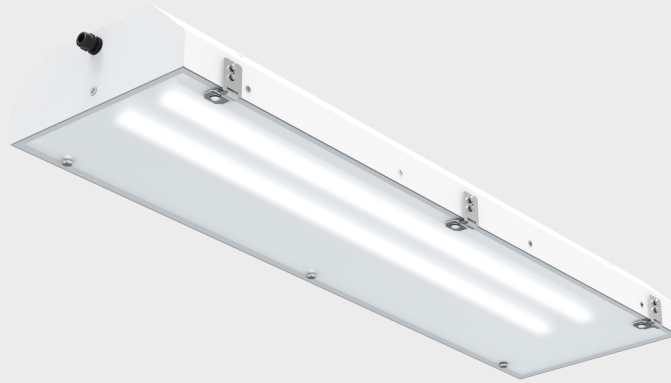

PITBUL-Ex-LED-OP-D-8000-236-4K-3F, IP65, 5×1,5 mm²

Product type: 053702-3F

Item number: 38126

IP65

1/21

Robust metal linear luminaire designed for explosion hazardous areas for ATEX zone 1/21. Body made of powder coated steel sheet (RAL 9016) – alternatively stainless steel AISI304 or AISI316. Cover made of opal tempered safety glass. Equipped with certified electronic components – encapsulated LED module and driver guarantee high efficiency up to 159 lm/W and LED lifetime up to 50,000 h even at high temperatures. It features a high splash and dust resistance of IP65. Suitable for ambient temperatures from -40 °C to +60 °C (depending on luminaire variant). Silicone-free – certified according to VDMA 24364. Mounting with ceiling brackets, positionable brackets, built-in frames or pipe brackets allows a wide variety of applications. Designed to be mounted, recessed or suspended.

Dimensions

A x B x C 1313 mm x 310 mm x 142 mm

Net weight 15,06 kg

Specifications

Light technical data

Lighting fixture luminous flux	6742 lm +/-10%	Luminaire efficiency	127 lm/W
CRI	≥80	MacAdam	3
Beam angle	Very wide beam >80°	Colour temperature	4000 K

Materials

Material of the body	painted steel sheet	Body colour	white RAL 9016
Cover material	OPG – frosted tempered safety glass		

Packaging

Barcode (EAN)	8592040270588	Number of pieces per pallet	10 pcs
Gross weight	17,2 kg		