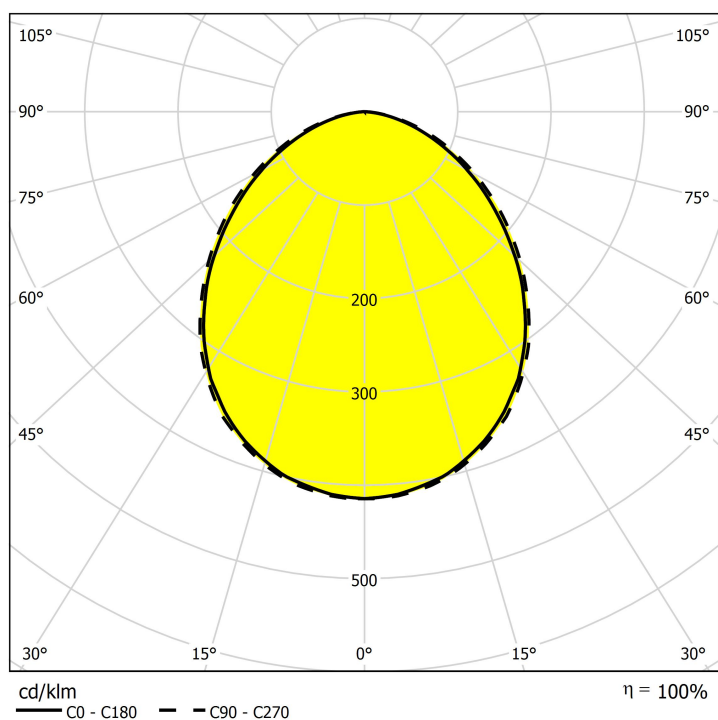

Set of pipe clamps $\varnothing$ 42 mm (1 1/4"), M8, AISI316 (2 pcs)

Item number: **75317**
Product type: **051105**

Set for recessed installation PITBUL 1x-3x36W

Item number: **4320**
Product type: **053943**

Polar diagram

© 2026 All rights reserved. VYRTYCH a.s. does not warrant the accuracy or completeness of the information provided herein and is not responsible for any events that may occur as a result of unqualified reliance on this information. The information contained herein does not constitute a commercial offer and does not form part of a quotation or contract, unless confirmed by VYRTYCH a.s..