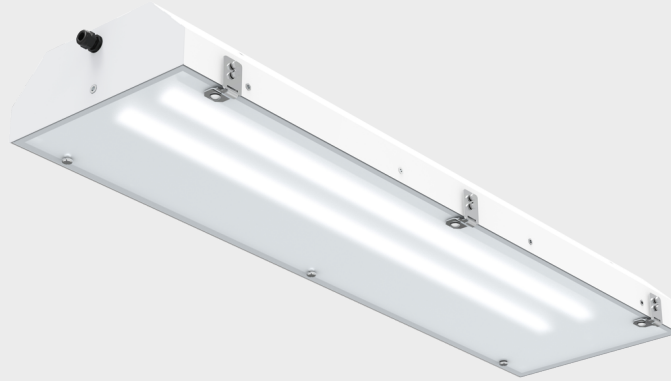

PITBUL-Ex-LED-OP-D-16000-436-4K-3F, IP65, 5x1,5 mm²

Product type: 053703-3F

Item number: 38128

IP65

1/21

Robust metal linear luminaire designed for explosion hazardous areas for ATEX zone 1/21. Body made of powder coated steel sheet (RAL 9016) – alternatively stainless steel AISI304 or AISI316. Cover made of opal tempered safety glass. Equipped with certified electronic components – encapsulated LED module and driver guarantee high efficiency up to 159 lm/W and LED lifetime up to 50,000 h even at high temperatures. It features a high splash and dust resistance of IP65. Suitable for ambient temperatures from -40 °C to +60 °C (depending on luminaire variant). Silicone-free – certified according to VDMA 24364. Mounting with ceiling brackets, positionable brackets, built-in frames or pipe brackets allows a wide variety of applications. Designed to be mounted, recessed or suspended.

Dimensions

A x B x C 1313 mm x 369 mm x 142 mm

Net weight 18,5 kg

Specifications

Light technical data

Lighting fixture luminous flux	13447 lm +/-10%	Luminaire efficiency	132 lm/W
CRI	≥80	MacAdam	3
Beam angle	Very wide beam >80°	Colour temperature	4000 K

Materials

Material of the body	painted steel sheet	Body colour	white RAL 9016
Cover material	OPG – frosted tempered safety glass		

Packaging

Barcode (EAN)	8592040270601	Number of pieces per pallet	10 pcs
Gross weight	20,76 kg		