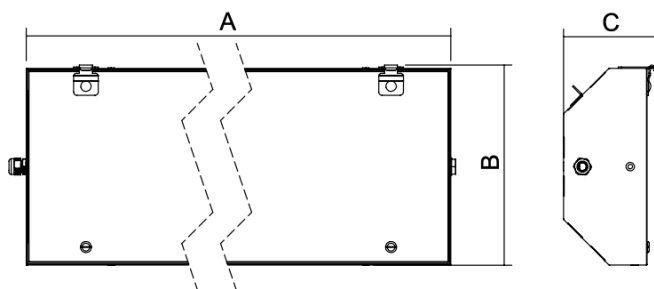

PITBUL-Ex-LED-OP-D-16000-436-4K-3F, IP65, 5x1,5 mm²

Product type: 053703-3F

Item number: 38128

IP65

1/21

Robust metal linear luminaire designed for explosion hazardous areas for ATEX zone 1/21. Body made of powder coated steel sheet (RAL 9016) – alternatively stainless steel AISI304 or AISI316. Cover made of opal tempered safety glass. Equipped with certified electronic components – encapsulated LED module and driver guarantee high efficiency up to 159 lm/W and LED lifetime up to 50,000 h even at high temperatures. It features a high splash and dust resistance of IP65. Suitable for ambient temperatures from -40 °C to +60 °C (depending on luminaire variant). Silicone-free – certified according to VDMA 24364. Mounting with ceiling brackets, positionable brackets, built-in frames or pipe brackets allows a wide variety of applications. Designed to be mounted, recessed or suspended.

Dimensions

A x B x C 1313 mm x 369 mm x 142 mm

Net weight 18,5 kg

Specifications

Light technical data

Lighting fixture luminous flux	13447 lm +/-10%	Luminaire efficiency	132 lm/W
CRI	≥80	MacAdam	3
Beam angle	Very wide beam >80°	Colour temperature	4000 K