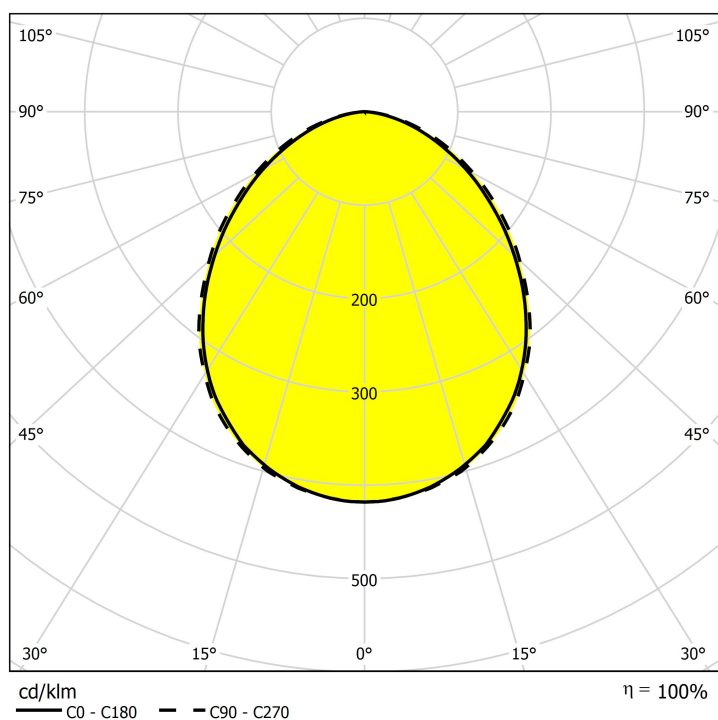

Dimensions

A x B x C 1313 mm x 369 mm x 142 mm

Net weight 18,5 kg

Specifications

Light technical data

Lighting fixture luminous flux	13447 lm +/-10%	Luminaire efficiency	132 lm/W
CRI	≥80	MacAdam	3
Beam angle	Very wide beam >80°	Colour temperature	4000 K

Item number: **75317**
 Product type: **051105**

Set for recessed installation PITBUL 4x36W

Item number: **4321**
 Product type: **053944**

Polar diagram

© 2026 All rights reserved. VYRTYCH a.s. does not warrant the accuracy or completeness of the information provided herein and is not responsible for any events that may occur as a result of unqualified reliance on this information. The information contained herein does not constitute a commercial offer and does not form part of a quotation or contract, unless confirmed by VYRTYCH a.s..