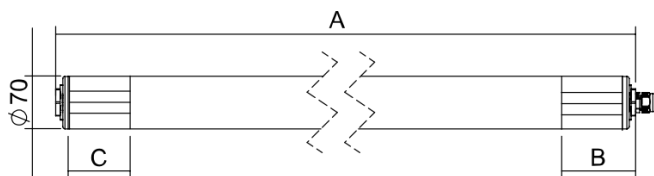

## AQUA-70-Ex-LED-D-4000-118-4K-1F, IP66/ IP68, 3×1,5mm<sup>2</sup>

Product type: 084200-1F

Item number: 38806

IP66/IP68

1/2I

Robust tubular luminaire for use in hazardous areas for ATEX zone 1/2I. Body made of highly resistant polycarbonate tube. The luminaire end caps are made of special plastic with glass fibre and together with the silicone gasket guarantee high splash and dust resistance IP66 as well as immersion resistance IP68 up to 15 m as well as high impact resistance IK10. Equipped with certified electronic components – the encapsulated LED module and driver guarantee a high efficiency of up to 139 lm/W and an LED lifetime of up to 45,000 h even at high temperatures. Suitable for ambient temperatures from -20 °C to +50 °C (depending on luminaire variant). The luminaire is mounted on the ceiling or wall with plastic or stainless steel brackets.

### Dimensions

**A x B x C** 1149 mm x 70 mm x 70 mm

**Net weight** 3,16 kg