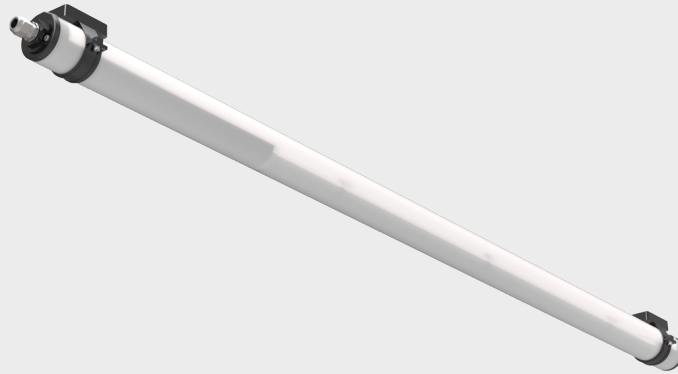

## AQUA-70-Ex-LED-D-4000-118-4K-1F, IP66/ IP68, 3×1,5mm<sup>2</sup>

Product type: 084200-1F

Item number: 38806

IP66/IP68

1/2I

Robust tubular luminaire for use in hazardous areas for ATEX zone 1/2I. Body made of highly resistant polycarbonate tube. The luminaire end caps are made of special plastic with glass fibre and together with the silicone gasket guarantee high splash and dust resistance IP66 as well as immersion resistance IP68 up to 15 m as well as high impact resistance IK10. Equipped with certified electronic components – the encapsulated LED module and driver guarantee a high efficiency of up to 139 lm/W and an LED lifetime of up to 45,000 h even at high temperatures. Suitable for ambient temperatures from -20 °C to +50 °C (depending on luminaire variant). The luminaire is mounted on the ceiling or wall with plastic or stainless steel brackets.

### Dimensions

**A x B x C** 1149 mm x 70 mm x 70 mm

**Net weight** 3,16 kg

### Materials

<b>Material of the body</b>	PC (polycarbonate) end caps	<b>Body colour</b>	RAL 7031 grey
<b>Cover material</b>	PC (polycarbonate) clear		