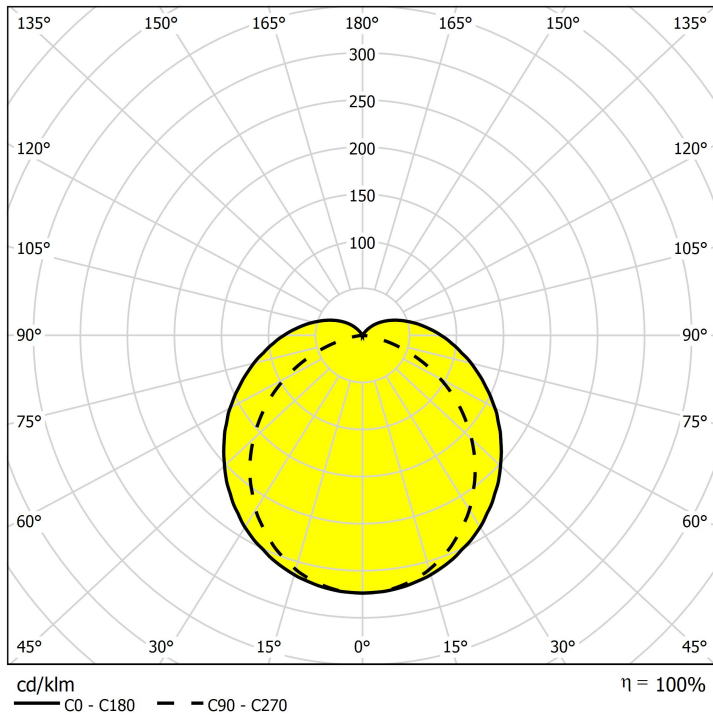

Polar diagram

© 2026 All rights reserved. VYRTYCH a.s. does not warrant the accuracy or completeness of the information provided herein and is not responsible for any events that may occur as a result of unqualified reliance on this information. The information contained herein does not constitute a commercial offer and does not form part of a quotation or contract, unless confirmed by VYRTYCH a.s..