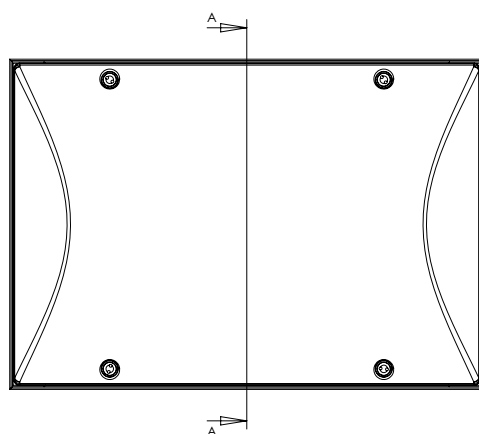

CASEMATE

INSTALLATIONS MANUAL

COUPE A-A

PLAN DE DETAIL  
MODEL 346x241x120  
CASEMATE