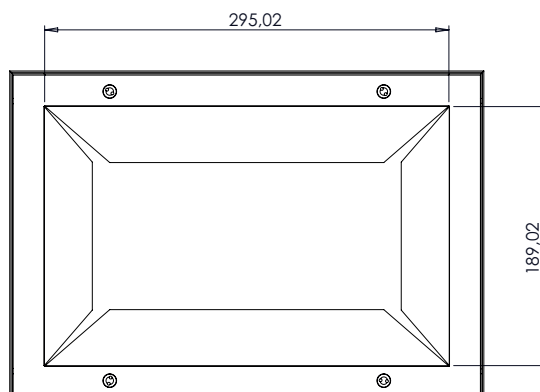

CASEMATE

INSTALLATIONS MANUAL

COUPE A-A

PLAN DE DETAIL  
MODEL 346x241x120  
CASEMATE