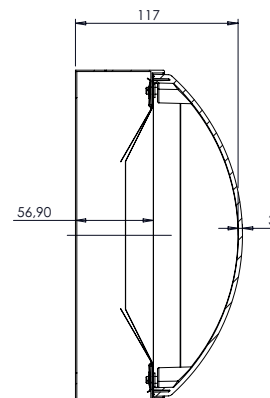

CASEMATE

INSTALLATIONS MANUAL

COUPE A-A

PLAN DE DETAIL  
MODEL 346x241x120  
CASEMATE