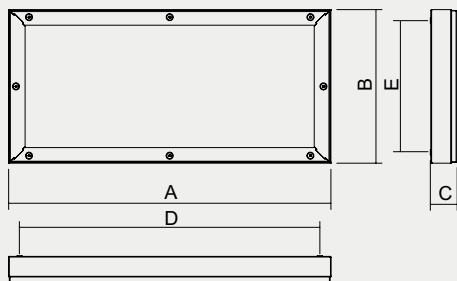

Application: Dustproof high-bay lighting fixture BISON-LED is primarily designed for a room with requirements of a higher degree of protection IP, such as warehouse and production halls. Thanks to its luminous characteristics and excellent efficiency, the lighting fixture is suitable for mounting at high ceiling rooms.

Ballast: EP – electronic 220-240 V/ 50-60 Hz AC, 220-240 V DC

Light source: LED, 4000K, CRI +80, MacAdam3

Housing: Painted steel sheet RAL 9003

Diffuser: **CG** - Clear hardened safety thermally toughened glass, **OP** – Opal hardened safety thermally toughened glass, **PC** - polycarbonate, **MP** - microprismatic diffuser

Optics: **30°** - optics with deep radiant luminous characteristics, **60°** - optics with wide radiant luminous characteristics

Fastening: Mounting via suspension brackets

Connection: The lighting fixture is provided as a standard with 2 m cable (3x1.5 mm²) that is terminated by sleeves

Standard equipment: 4 pcs suspension brackets M5

Calculated lifetime – LED modules:

L80B10 ta40 – 70 000h

L70B10 ta40 – 100 000h