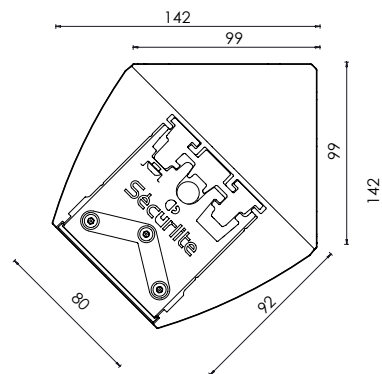

SYSTEMO A45

CHARACTERISTICS

- IP65 rated waterproof luminaire with high impact resistance IK11*/80 J rated curved aluminium profile.
- Opalescent or clear diffuser with optics
- For mounting at an angle with a pull-resistant mount
- Not apparent quick power connection
- Fine texture RAL 7016 anthracite grey ● finish

Concealment panels for surface mounting available to order separately:

- L(mm) 1066: code 9855 1002

- L(mm) 1346: code 9855 1003

 Vandal-proof tool available to order separately.
Code M4: 9800 0036
+

Code M5: 9800 0012

Radio-control for wireless control available to order separately.
Code: 9800 0010

SYSTE0 A45 – Opalescent

220-240 V AC / 50/60 Hz

 direct 778

Length L (mm)	Power rating (W)	Luminaire light output (lm) 4000 K	Luminaire efficacy (lm/W)	Opalescent surface mounted
1066	9	850	97	5508 14--
1066	14	1400	100	5502 14--
1066	26	2700	104	5503 14--
1346	19	1950	103	5504 14--
1346	37	3800	103	5505 14--