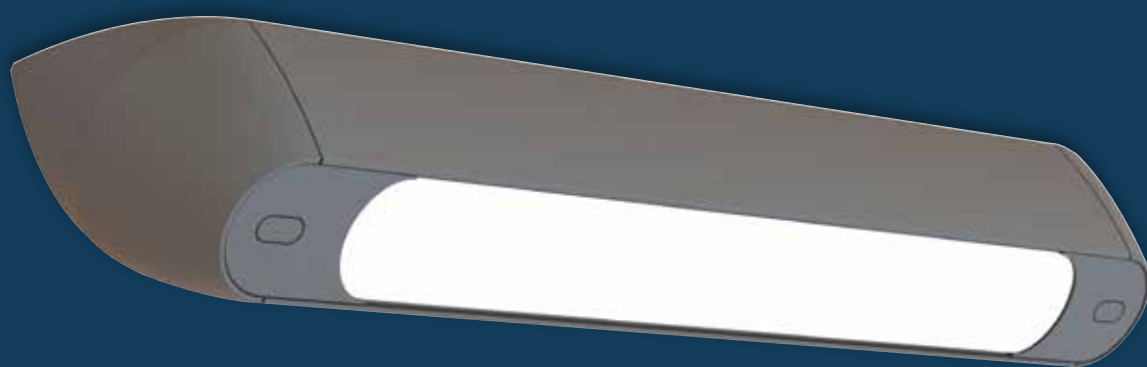

SYSTEMO A45

CHARACTERISTICS

- IP65 rated waterproof luminaire with high impact resistance IK11*/80 J rated curved aluminium profile.
- Opalescent or clear diffuser with optics
- For mounting at an angle with a pull-resistant mount
- Not apparent quick power connection
- Fine texture RAL 7016 anthracite grey ● finish

OPTIONS AVAILABLE ON REQUEST

- Motion detector adjustable via radio-control or smartphone
- Pack emergency version available
- High UV resistance or anti-graffiti coating
- Through wiring
- Concealment panels for surface mounting
- Side cable entry

Concealment panels for surface mounting available to order separately:

- L(mm) 1066: code 9855 1002

- L(mm) 1346: code 9855 1003

 Vandal-proof tool available to order separately.
Code M4: 9800 0036
+

Code M5: 9800 0012