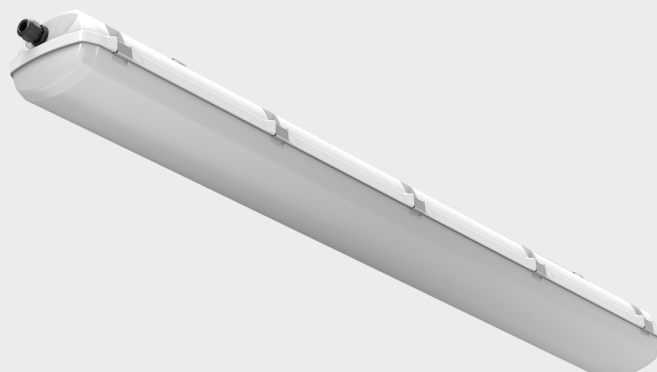

**EXTRA-N-LED-2/21**
**IP66**
**ZONE 2/21**

**Description**

Robust linear luminaire designed for ATEX zone 2/21, 22. The luminaire is approved by FTZÚ Ostrava – Radvanice (type certificate FTZÚ 24 ATEX 0020X). The body is made of robust polycarbonate (RAL 7035) with EPDM sealing, which allows use in uncovered outdoor areas. The cover is made of highly resistant opal polycarbonate guaranteeing excellent lighting homogeneity and glare reduction. The luminaire is equipped with high quality electronic components that guarantee a high efficiency of up to 155 lm/W and an LED lifetime of up to 100,000 h even at high temperatures. It features high chemical, splash and dust resistance IP66, as well as high impact resistance IK10 and is suitable for ambient temperatures from -20 °C to +60 °C (depending on the luminaire variant). The luminaire is supplied as standard with stainless steel clips and mounting lips. Designed to be mounted and hinged.

## Specifications

**Operating voltage:**

220-240 V / 50/60 Hz AC, 220-240 V DC

**Source:**

LED, 4000K, CRI +80, MacAdam3

**Housing:**

Plastic material PC (polycarbonate), colour grey RAL 7035

**Cover:**

PC (polycarbonate) opal

**Fastening:**

Direct mounting to the ceiling or wall of the illuminated space by means of mounting brackets, by means of self-locking cable suspension, by means of a boom mount, by means of a wire suspension, by means of a wall mount – 45° angle.

**Connection:**

Screwless three-pole terminal block, max. wire cross-section 2.5 mm<sup>2</sup>

**Standard equipment:**

M20 socket for cable diameter 7-12 mm, fixing brackets for direct fixing of the luminaire to the mounting surface and plug