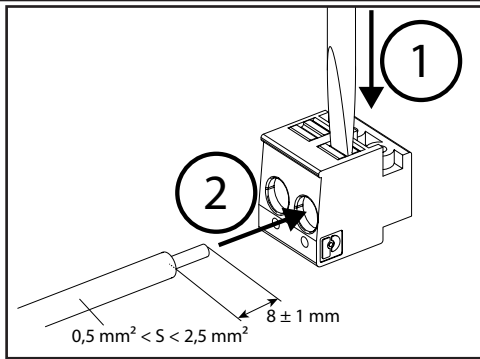

NexiTech LED Mains / CG-S

Powering Business Worldwide

2

3

x 2
Ø 5 mm

4

230 V ~ 50 Hz
220 V DC

N
L