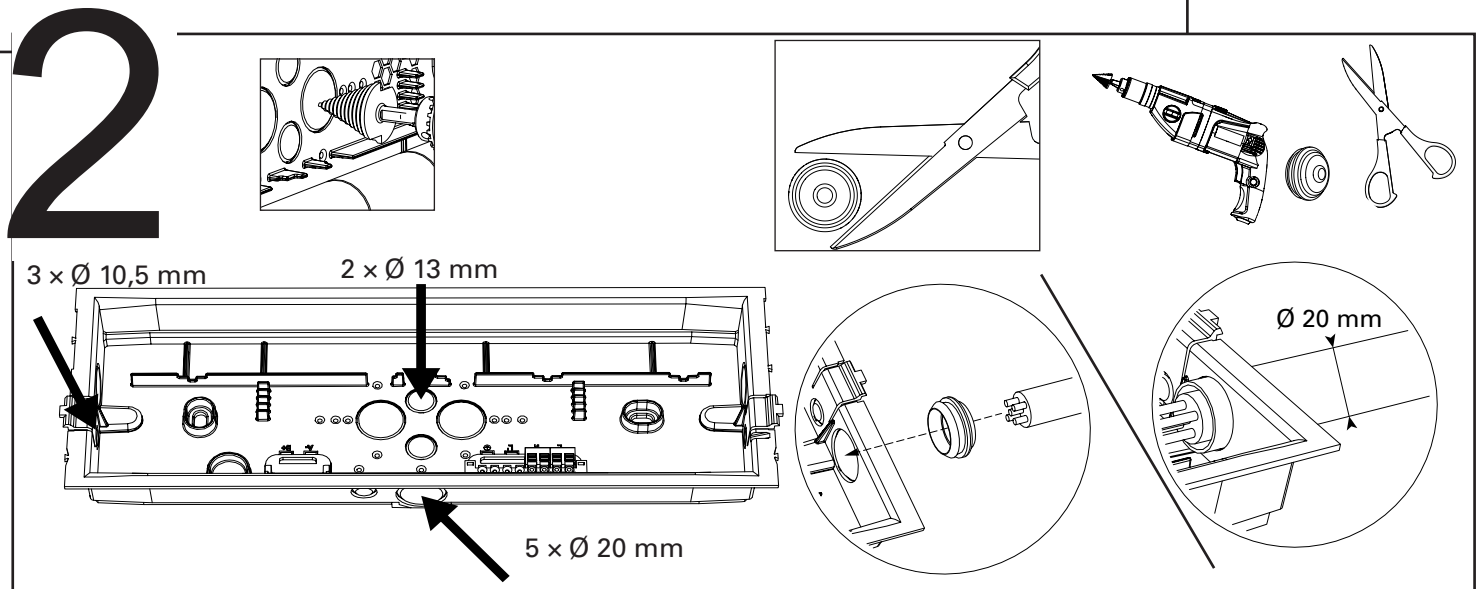

NexiTech LED Mains / CG-S

Powering Business Worldwide

2

3

x 2
Ø 5 mm

4

230 V ~ 50 Hz
220 V DC

N
L