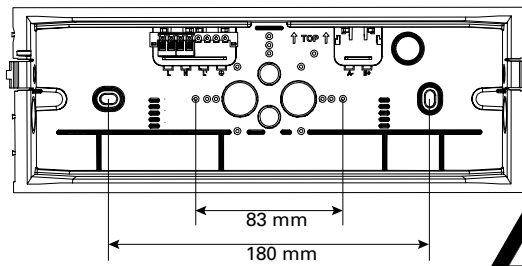

NexiTech LED Mains / CG-S

Powering Business Worldwide

2

3

x 2
Ø 5 mm

4

230 V ~ 50 Hz
220 V DC

N
L