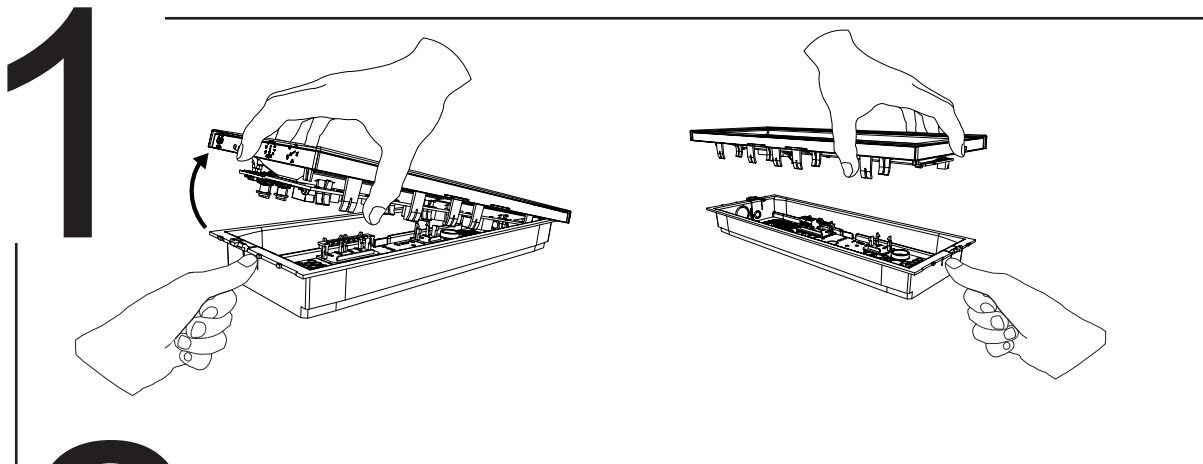

NexiTech LED Mains / CG-S

Powering Business Worldwide

2

3

x 2
Ø 5 mm

4

230 V ~ 50 Hz
220 V DC

N
L