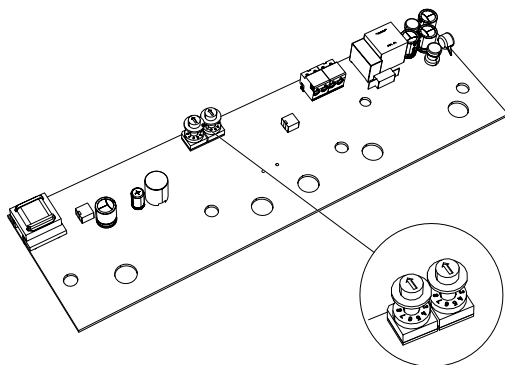

NexiTech LED Mains / CG-S

Powering Business Worldwide

2

3

x 2
Ø 5 mm

4

230 V ~ 50 Hz
220 V DC

N
L