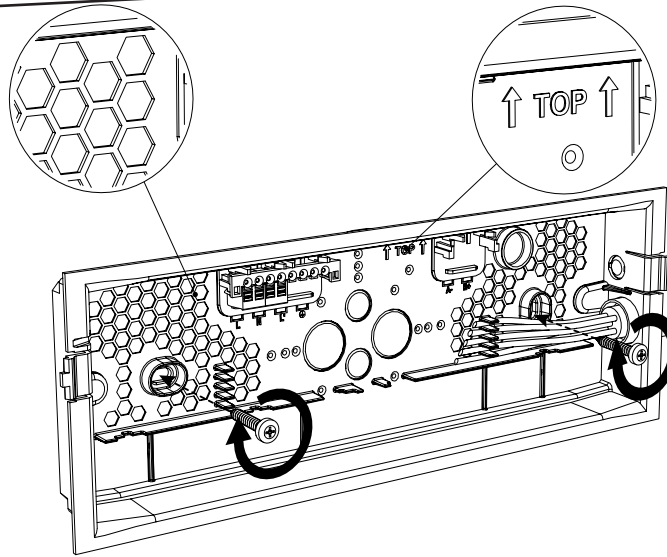

NexiTech LED Mains / CG-S

Powering Business Worldwide

2

3

x 2
Ø 5 mm

4

230 V ~ 50 Hz
220 V DC

N
L