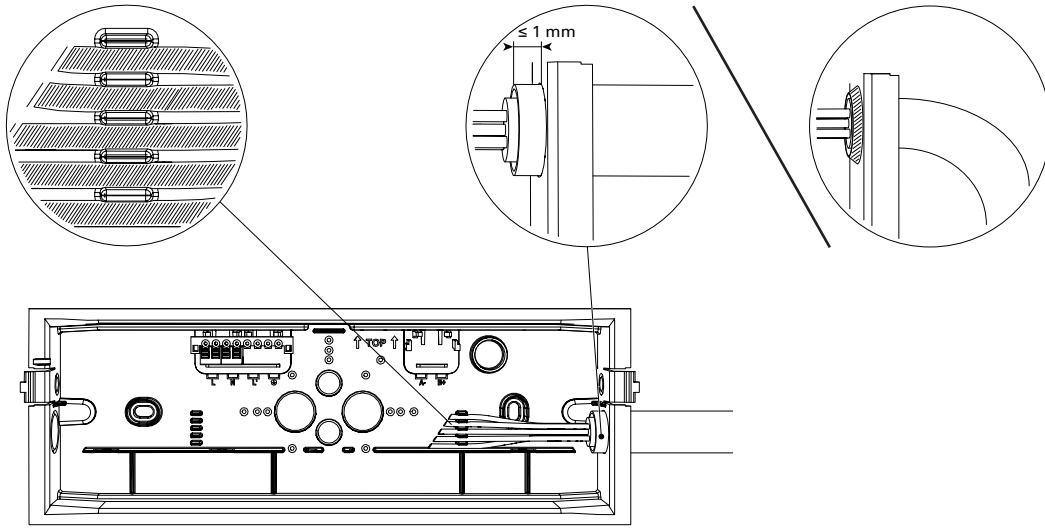

NexiTech LED Mains / CG-S

Powering Business Worldwide

2

3

x 2
Ø 5 mm

4

230 V ~ 50 Hz
220 V DC

N
L