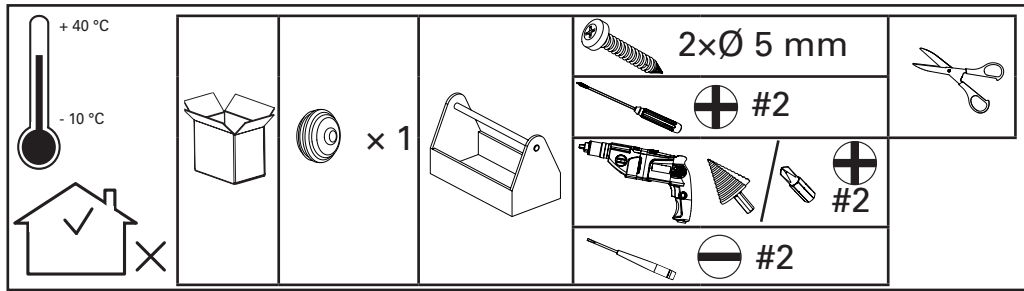

NexiTech LED Mains / CG-S

Powering Business Worldwide

2

3

x 2
Ø 5 mm

4

230 V ~ 50 Hz
220 V DC

N
L