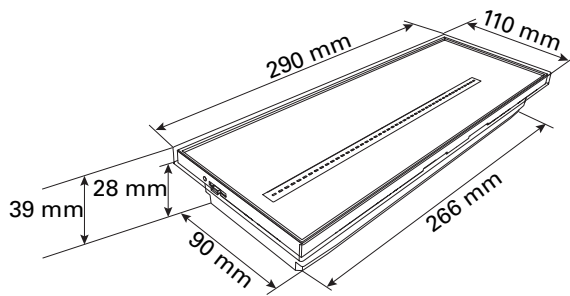

NexiTech LED Mains / CG-S

Powering Business Worldwide

2

3

x 2
Ø 5 mm

4

230 V ~ 50 Hz
220 V DC

N
L